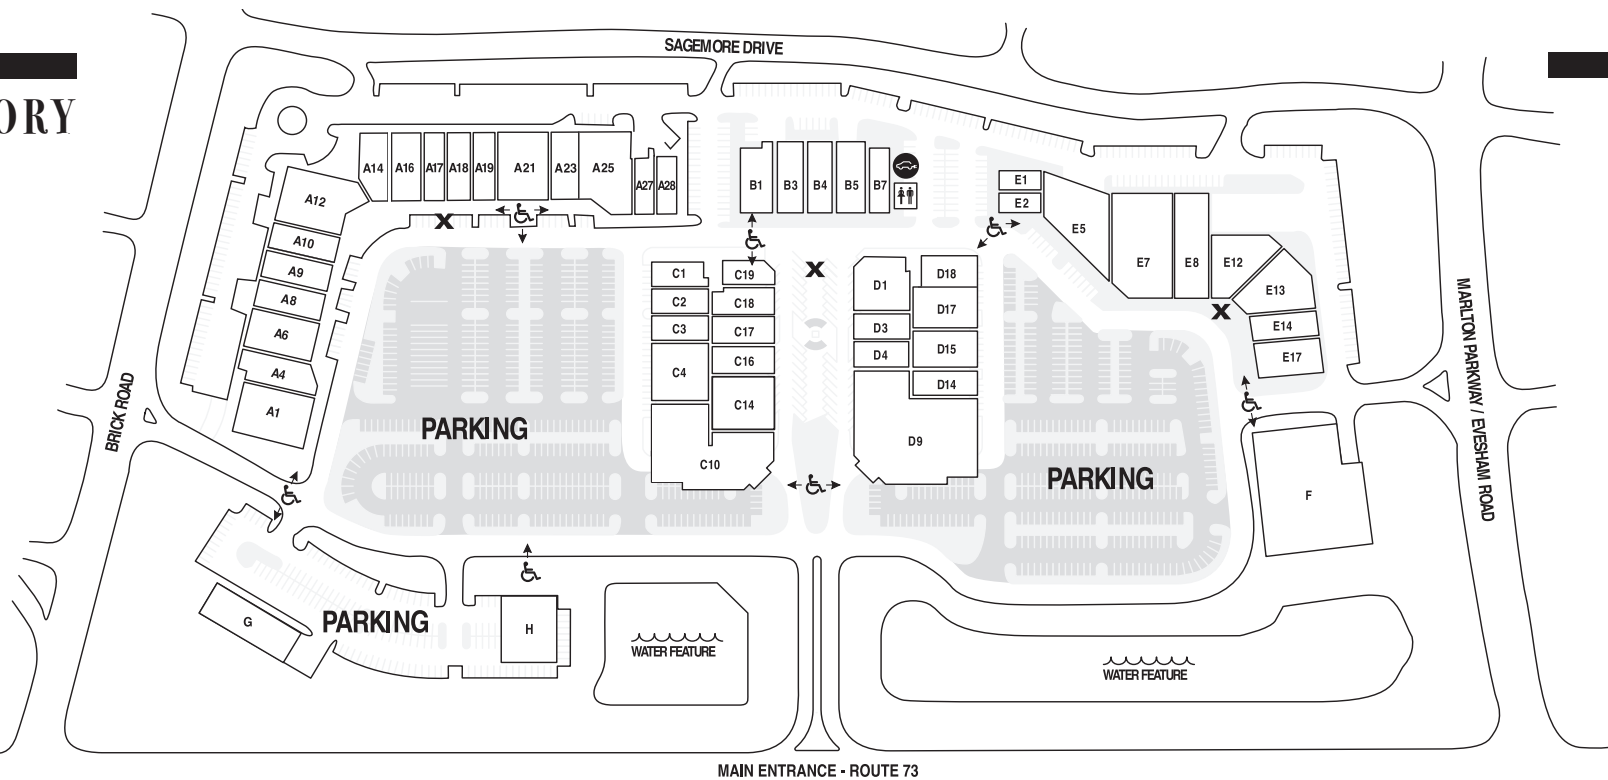

MERCHANT DIRECTORY

KEY

- E-1 Promenade Concierge Services...985-3846
- X Directory
- Restrooms
- Electric Car Charging Station
- ADA Accessibility -
The Promenade is ADA accessible with ample parking and an accessible route throughout the site. This directory indicates key access points. If you would like additional information, please contact Concierge Services.

Restrooms can be found in L.L. Bean and all restaurants.

The area code for all stores at The Promenade is 856.

APPAREL

D-3	Alicia DiMichele Boutique	489-4494
B-1	American Eagle Outfitters*	985-4205
A-4	Ann Taylor*	797-3401
D-9	Anthropologic*	596-4507
B-3	Athleta	797-1050
A-1	Banana Republic*	983-1119
E-7	Brooks Brothers*	983-0143
D-4	Denim Habit	596-2121
C-1	Francesca's Collections*	983-1146
A-12	J. Crew*	988-9046
A-9	J. Jill*	797-9500
A-18	Jos A Bank*	988-8898
F-1	L. L. Bean*	810-5560
A-14	Loft	988-1083
A-17	Lucky Brand Dungarees*	985-9570
A-19	Lululemon	983-0952
E-13	Orvis	983-0960
C-16	Ruby and Jenna	983-1110
A-23	SOMA	355-8924
C-4	South Moon Under*	988-0254
A-25	Talbots* - Misses, Petites & Women	596-1836
C-14	White House Black Market*	988-1688

HEALTH / BEAUTY

A-10	Blue Mercury 2	985-9226
E-12	Suede Salon & Spa	985-0700

CHILDREN'S WEAR

E-7	Brooks Brothers*	983-0143
C-17	Gymboree	810-0107
B-4	Hanna Andersson	446-7002
A-12	J. Crew*	988-9046
F-1	L. L. Bean*	810-5560
A-17	Lucky Brand Dungarees*	985-9570