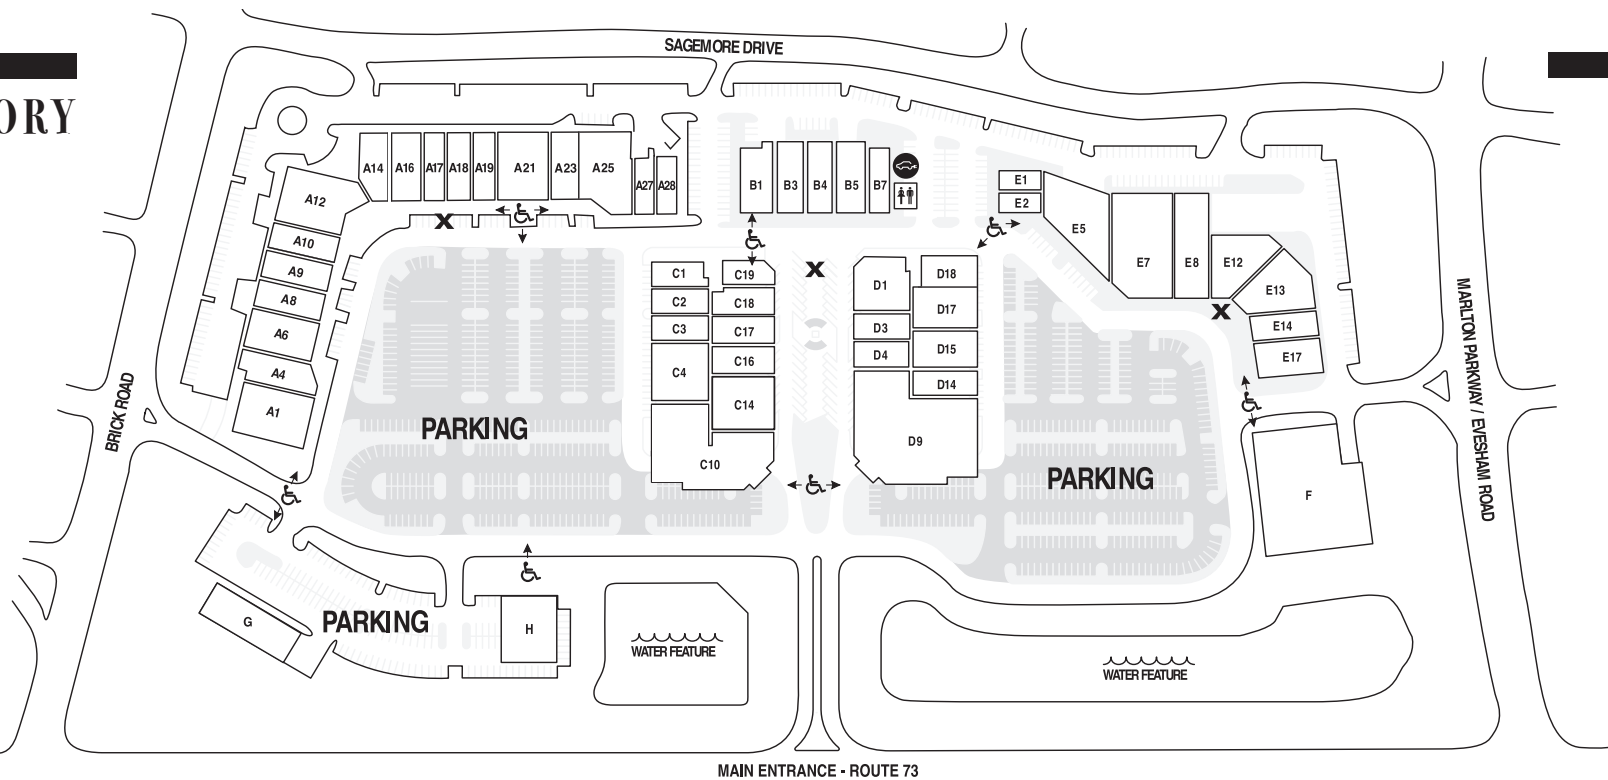

# MERCHANT DIRECTORY

## KEY

- E-1 Promenade Concierge Services...985-3846
- X Directory
- Restrooms
- Electric Car Charging Station
- ADA Accessibility -  
The Promenade is ADA accessible with ample parking and an accessible route throughout the site. This directory indicates key access points. If you would like additional information, please contact Concierge Services.

Restrooms can be found in L.L. Bean and all restaurants.

The area code for all stores at The Promenade is 856.

## APPAREL

D-3	Alicia DiMichele Boutique	489-4494
B-1	American Eagle Outfitters*	985-4205
A-4	Ann Taylor*	797-3401
D-9	Anthropologic*	596-4507
B-3	Athleta	797-1050
A-1	Banana Republic*	983-1119
E-7	Brooks Brothers*	983-0143
D-4	Denim Habit	596-2121
C-1	Francesca's Collections*	983-1146
A-12	J. Crew*	988-9046
A-9	J. Jill*	797-9500
A-18	Jos A Bank*	988-8898
F-1	L. L. Bean*	810-5560
A-14	Loft	988-1083
A-17	Lucky Brand Dungarees*	985-9570
A-19	Lululemon	983-0952
E-13	Orvis	983-0960
C-16	Ruby and Jenna	983-1110
A-23	SOMA	355-8924
C-4	South Moon Under*	988-0254
A-25	Talbots* - Misses, Petites & Women	596-1836
C-14	White House Black Market*	988-1688